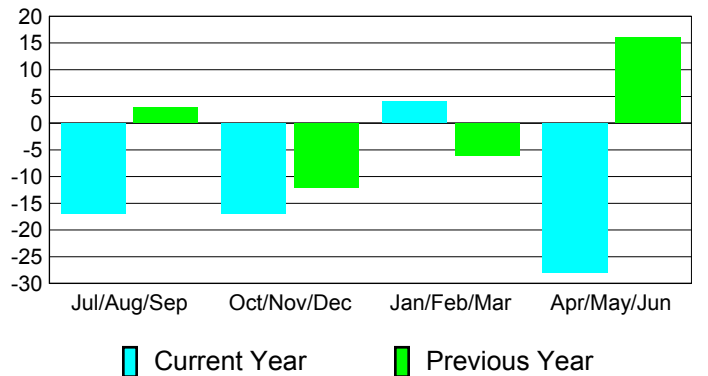

Gender Comparison 2010-2011

Jul/Aug/Sep

Oct/Nov/Dec

Jan/Feb/Mar

Apr/May/Jun

Male

Female