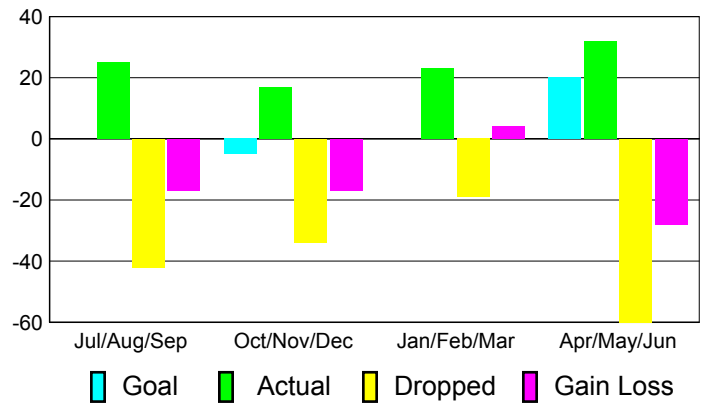

### YTD Status Quo Clubs 2010-2011

Status Quo Clubs Compared to Status Quo Members

## MEMBERSHIP

**Membership Results  
2010-2011**

**Membership  
2009-2010**

Month	Net Memb Goal	Actual New Memb	Actual Dropped Memb	Gain/Loss of Memb	Gain/Loss of Memb
Jul/Aug/Sep	0	25	-42	-17	3
Oct/Nov/Dec	-5	17	-34	-17	-12
Jan/Feb/Mar	0	23	-19	4	-6
Apr/May/Jun	20	32	-60	-28	16
<b>Totals</b>	<b>15</b>	<b>97</b>	<b>-155</b>	<b>-58</b>	<b>1</b>

### Membership Results 2010-2011

Goal, New, Dropped, Gain/Loss

### Comparison of Membership Gain/Loss

Current Year Compared to the Previous Year